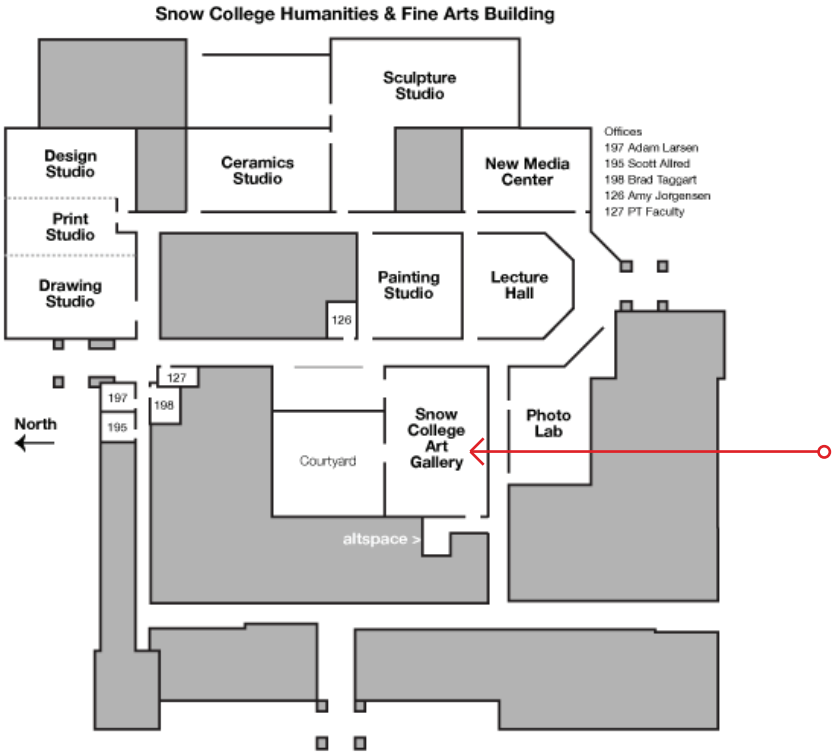

SCAG

Snow College Art Gallery Specs.

Snow College Art Gallery

- + Track & Flood Incandescent Lighting
- + 16' Tall Walls
- + 1,661.6' square feet
- + White matte paint
- + 5/8" drywall w/plywood backing